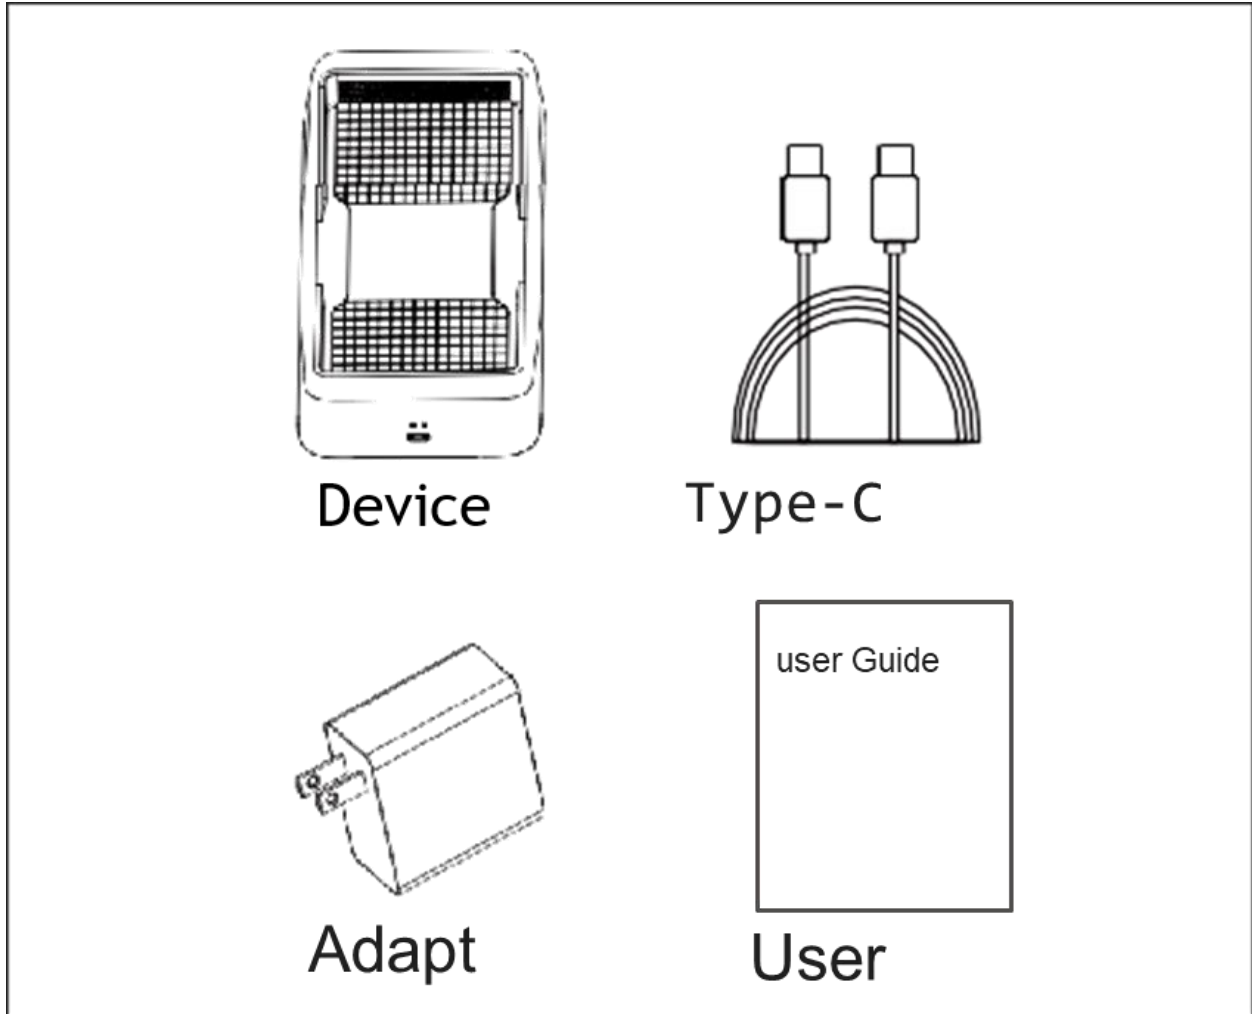

Packing List

Please check the package content as the followings before using it. If there is the missing, please contact info@selcomsecurity.com

Note:

The power adapter has four kinds: CN Plug, US Plug, EU Plug, and UK Plug. Please check whether the plug is suitable to your home. The above picture is just showing the US Plug.