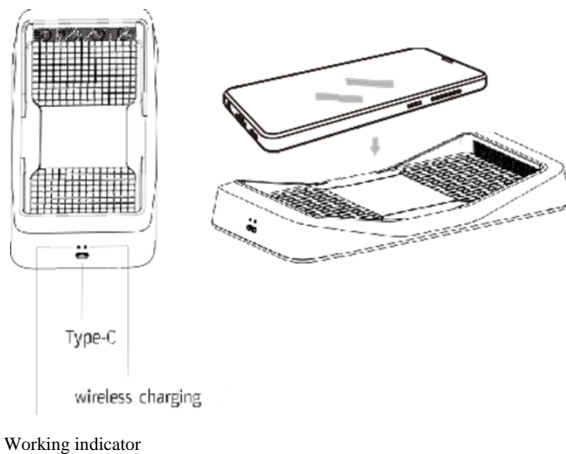

How to use

SEL ULTRADOCK is an audio jammer for the phone, used on the ultrasonic mixing technology and realized by the ultrasonic probe. The phone recording will be the white noise after using this jammer whether initiating the phone recorder or initiating the software recorder on the phone. SEL ULTRADOCK is Lightweight and portable, and it will protect your privacy from ear-dropping and tapping anywhere anytime. You can use it at workplace, business conference, home talk, and many other scenes to protect your privacy.

While jamming the phone recording, SEL ULTRADOCK will not affect other normal functions of the phone. SEL ULTRADOCK supports wireless Charging, at the max 15W.

Not installed the battery, SEL ULTRADOCK needs to connect to the power supply while working. After connecting to the power supply, the red charging indicator will light up. You can put the phone on the middle part of this jammer to realize anti-recording. The SEL ULTRADOCK, the speech protector will wireless charge the phone at the same time (the phone must support wireless charging).

A Short of beep can be heard after putting the phone on the jammer this shows that the jammer is working.

* Connecting to the power supply and putting the phone On the middle part of the jammer, it will Automatically realize anti-recording and wireless-charging.

Function	Color	Mode
Working Indicator	Green indicator lights up	Working mode and initiate anti-recording
Wireless Charging Indicator	Blue indicator lights up	Initiate wireless charging
Wireless Charging Indicator	Red indicator lights up	Idle mode

* Connected to the power supply, the wireless charging indicator of the SEL ULTRADOCK will light up in red.